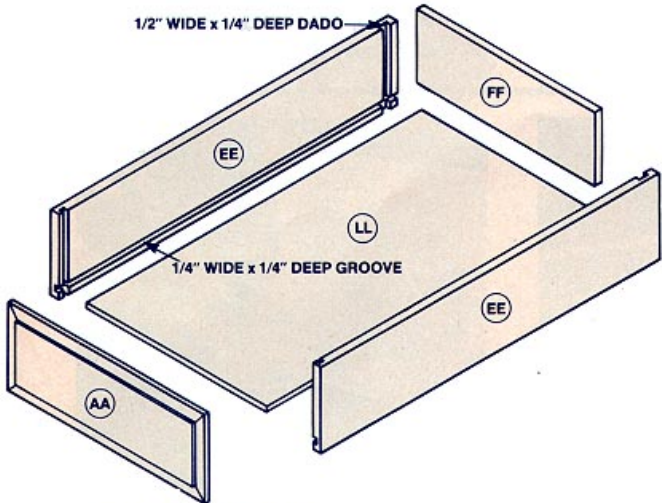

1/2" WIDE x 1/4" DEEP DADO

DRAWER ASSEMBLY